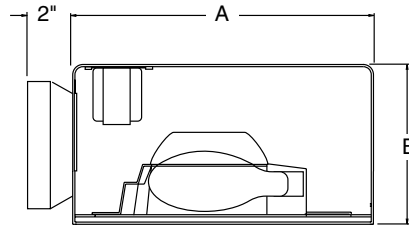

EMCO ECOLUME

AREA LIGHTING LUMINAIRES

Shipment:

- Within 3 business days of order receipt
- From nearest location with available stock

Model: EC18 (*Ecolume 18" Square*)
Wattage: 400PSMH
Voltage: Quad Ballast
Finish: Bronze Painted (BRP)
Optics: Type 3H, Type FH (*Forward Throw*)
Mounting: Pole Mount , Wall Mount (*without arm*) , Wall Mount with Arm
Lamps: In Stock

ORDERING

PREFIX	MOUNTING	SIZE	CONFIGURATION	DISTRIBUTION	WATTAGE	VOLTAGE	FINISH	OPTIONS
EC	A	18	1	3H	400PSMH	Quad	BRP	PTF2
EC	A Arm Mount	18"	1	3H	18"	Quad 120/208/240/277 Tied to 277V.	BRP Bronze Paint	Options in Stock
	W Wall Mount		2	FH	400PSMH			
	WA Wall Mount with Arm		3					
			4					

ARM MOUNT	
	ECA18
A	18" sq
B	10"
C Arm Length	9"
D Arm Height	5"

Options in Stock

PTF2 Pole Top Filter 2.375" X 4"

WALL MOUNT	
	ECW18
A	18" sq
B	10"
C	11"

Ecolume EPA (Effective Projected Area) Ft²

18" units