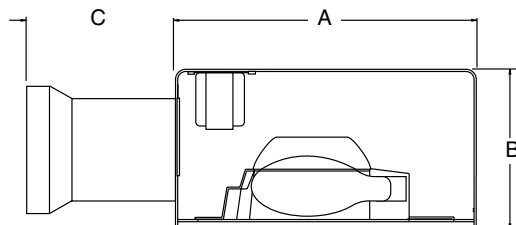

ORDERING

PREFIX	MOUNTING	SIZE	CONFIGURATION	DISTRIBUTION	WATTAGE	VOLTAGE	FINISH	OPTIONS
EC	A	18	1	3H	400PSMH	Quad	BRP	PTF2
EC	A Arm Mount	18"	1	3H	18"	Quad 120/208/240/277 Tied to 277V.	BRP Bronze Paint	Options in Stock
	W Wall Mount		2	FH	400PSMH			
	WA Wall Mount with Arm		3					
			4					

ARM MOUNT	
	ECA18
A	18" sq
B	10"
C Arm Length	9"
D Arm Height	5"

Options in Stock

PTF2 Pole Top Filter 2.375" X 4"

WALL MOUNT	
	ECW18
A	18" sq
B	10"
C	11"

Ecolume EPA (Effective Projected Area) Ft²

18" units

Single Arm 1.9

Twin 180° 3.8

Quad 4.8

Single Fixture Weight
50 lbs

Emco Lighting 1611 Clovis Barker Road San Marcos, TX 78666 (800) 227-0758 (512) 753-1000 FAX: (512) 753-7855 www.sitelighting.com

© Copyright 2009 Philips Group. All Rights Reserved. International Copyright Secured. Emco Lighting reserves the right to change materials or modify the design of its product without notification as part of the company's continuing product improvement program.