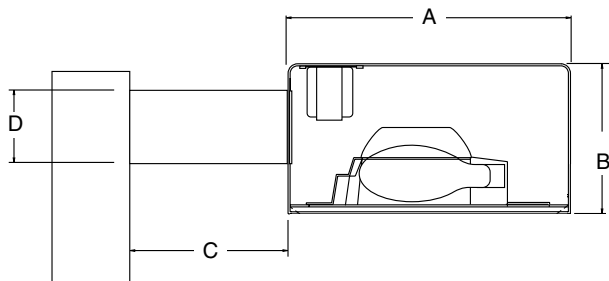

EMCO ECOLUME

AREA LIGHTING LUMINAIRES

Shipment:

- Within 3 business days of order receipt
- From nearest location with available stock

Model: EC18 (*Ecolume 18" Square*)
Wattage: 400PSMH
Voltage: Quad Ballast
Finish: Bronze Painted (BRP)
Optics: Type 3H, Type FH (*Forward Throw*)
Mounting: Pole Mount , Wall Mount (*without arm*) , Wall Mount with Arm
Lamps: In Stock

ORDERING

PREFIX	MOUNTING	SIZE	CONFIGURATION	DISTRIBUTION	WATTAGE	VOLTAGE	FINISH	OPTIONS
EC	A	18	1	3H	400PSMH	Quad	BRP	PTF2
EC	A Arm Mount	18"	1	3H	18"	Quad 120/208/240/277 Tied to 277V.	BRP Bronze Paint	Options in Stock
	W Wall Mount		2	FH	400PSMH			
	WA Wall Mount with Arm		3					
			4					

ARM MOUNT	
	ECA18
A	18" sq
B	10"
C Arm Length	9"
D Arm Height	5"

Options in Stock

PTF2 Pole Top Filter 2.375" X 4"

WALL MOUNT	
	ECW18
A	18" sq
B	10"
C	11"

Ecolume EPA (Effective Projected Area) Ft²

18" units