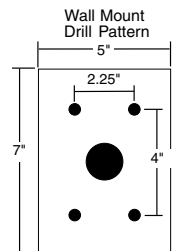

EMCO ECOLUME

AREA LIGHTING LUMINAIRES

Shipment:

- Within 3 business days of order receipt
- From nearest location with available stock

Model: EC18 (*Ecolume 18" Square*)
Wattage: 400PSMH
Voltage: Quad Ballast
Finish: Bronze Painted (BRP)
Optics: Type 3H, Type FH (*Forward Throw*)
Mounting: Pole Mount , Wall Mount (*without arm*) , Wall Mount with Arm
Lamps: In Stock

ORDERING

PREFIX	MOUNTING	SIZE	CONFIGURATION	DISTRIBUTION	WATTAGE	VOLTAGE	FINISH	OPTIONS
EC	A	18	1	3H	400PSMH	Quad	BRP	PTF2
EC	A Arm Mount	18"	1	3H	18"	Quad 120/208/240/277 Tied to 277V.	BRP Bronze Paint	Options in Stock
	W Wall Mount		2	FH	400PSMH			
	WA Wall Mount with Arm		3					
			4					

ARM MOUNT	
	ECA18
A	18" sq
B	10"
C Arm Length	9"
D Arm Height	5"

Options in Stock

PTF2 Pole Top Filter 2.375" X 4"

WALL MOUNT	
	ECW18
A	18" sq
B	10"
C	11"

Ecolume EPA (Effective Projected Area) Ft²

18" units