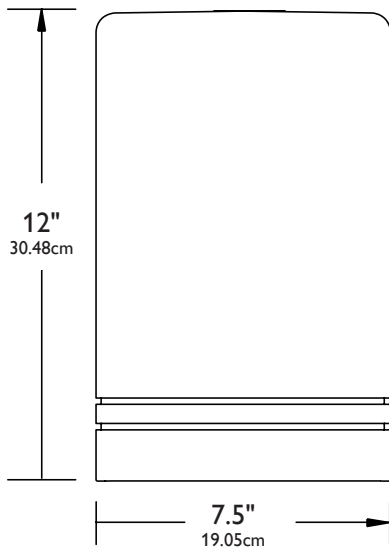

MOUNTING:

Knuckle: Three (3) piece cast assembly permits 360° rotation of the unit around the axis normal to the mounting plane. An integral cast knuckle with aiming teeth, graduated for 5° increments, permits 180° rotation around the access parallel to the mounting plane. The unit is firmly secured in position by a center lock screw within the axis of the knuckle.

Cast J-box: Cast box is provided for knuckle mounting, which is suitable for surface mounting on walls, ceilings or floors. The J-box may also be recessed and used in concrete pour applications.

LIGHT CONTROL (Trim):

Dual Clear Assembly Lens (CL): Clear lens trims include a dual lens assembly mounted within a die cast aluminum frame.

ELECTRICAL: Internal ballast will be provided based on the specified lamp configuration.

LAMPHOLDER: Pulse-rated medium base lampholders are glazed porcelain with nickel-plated screw shell.

FINISH: Each luminaire receives a fade and abrasion resistant, electrostatically applied, thermally cured, textured TGIC polyester powdercoat finish.

LABELS: All Luminaires bear UL or CUL (where applicable) Wet Location labels.

WARRANTY: Philips Gardco luminaires feature a 5 year limited warranty. See Warranty Information on www.sitelighting.com for complete details and exclusions. Polycarbonate lenses carry a 1 year warranty only.

DIMENSIONS

1611 Clovis Barker Road, San Marcos, TX 78666

(800) 227-0758 (512) 753-1000 FAX: (512) 753-7855 [sitelighting.com](http://www.sitelighting.com)

© 2011 Koninklijke Philips Electronics N.V. All Rights Reserved.

Philips Gardco reserves the right to change materials or modify the design of its product without notification as part of the company's continuing product improvement program.

79115-108/0711

PHILIPS

GARDCO