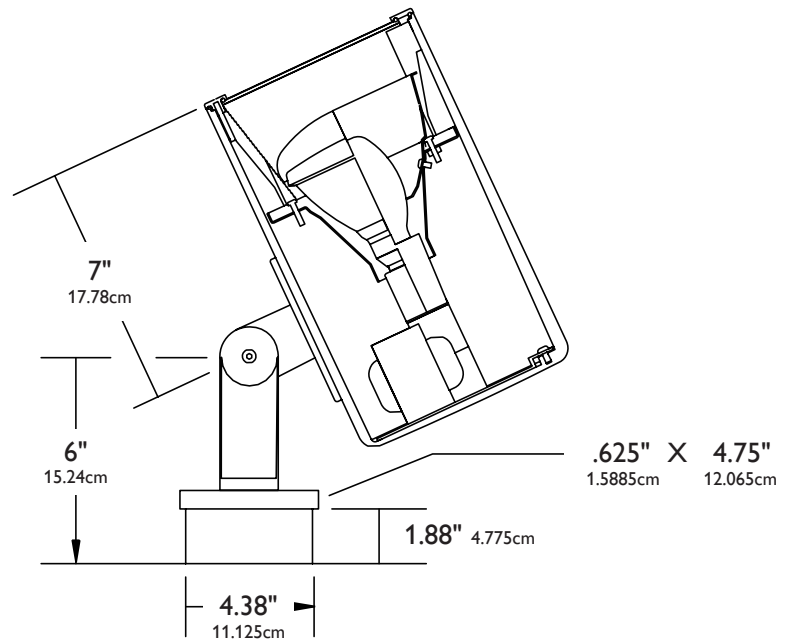

MOUNTING:

Knuckle: Three (3) piece cast assembly permits 360° rotation of the unit around the axis normal to the mounting plane. An integral cast knuckle with aiming teeth, graduated for 5° increments, permits 180° rotation around the access parallel to the mounting plane. The unit is firmly secured in position by a center lock screw within the axis of the knuckle.

Cast J-box: Cast box is provided for knuckle mounting, which is suitable for surface mounting on walls, ceilings or floors. The J-box may also be recessed and used in concrete pour applications.

LIGHT CONTROL (Trim):

Dual Clear Assembly Lens (CL): Clear lens trims include a dual lens assembly mounted within a die cast aluminum frame.

ELECTRICAL: Internal ballast will be provided based on the specified lamp configuration.

LAMPHOLDER: Pulse-rated medium base lampholders are glazed porcelain with nickel-plated screw shell.

FINISH: Each luminaire receives a fade and abrasion resistant, electrostatically applied, thermally cured, textured TGIC polyester powdercoat finish.

LABELS: All Luminaires bear UL or CUL (where applicable) Wet Location labels.

WARRANTY: Philips Gardco luminaires feature a 5 year limited warranty. See Warranty Information on www.sitelighting.com for complete details and exclusions. Polycarbonate lenses carry a 1 year warranty only.

DIMENSIONS

1611 Clovis Barker Road, San Marcos, TX 78666

(800) 227-0758 (512) 753-1000 FAX: (512) 753-7855 [sitelighting.com](http://www.sitelighting.com)

© 2011 Koninklijke Philips Electronics N.V. All Rights Reserved.

Philips Gardco reserves the right to change materials or modify the design of its product without notification as part of the company's continuing product improvement program.

79115-108/0711

PHILIPS

GARDCO